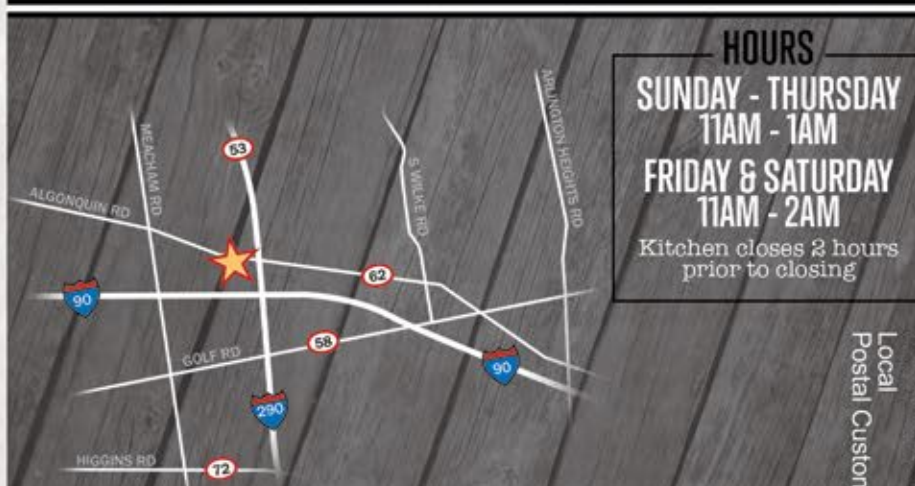

11. SEAFOOD

A light tomato basil sauce loaded with clams, shrimp, scallops and fresh mussels. Serve over a mountain of homemade pasta

WE HAVE THE LATEST AND GREATEST GAMES!

#PLAYHEREWINHERE

4015 ALGONQUIN RD
ROLLING MEADOWS, IL